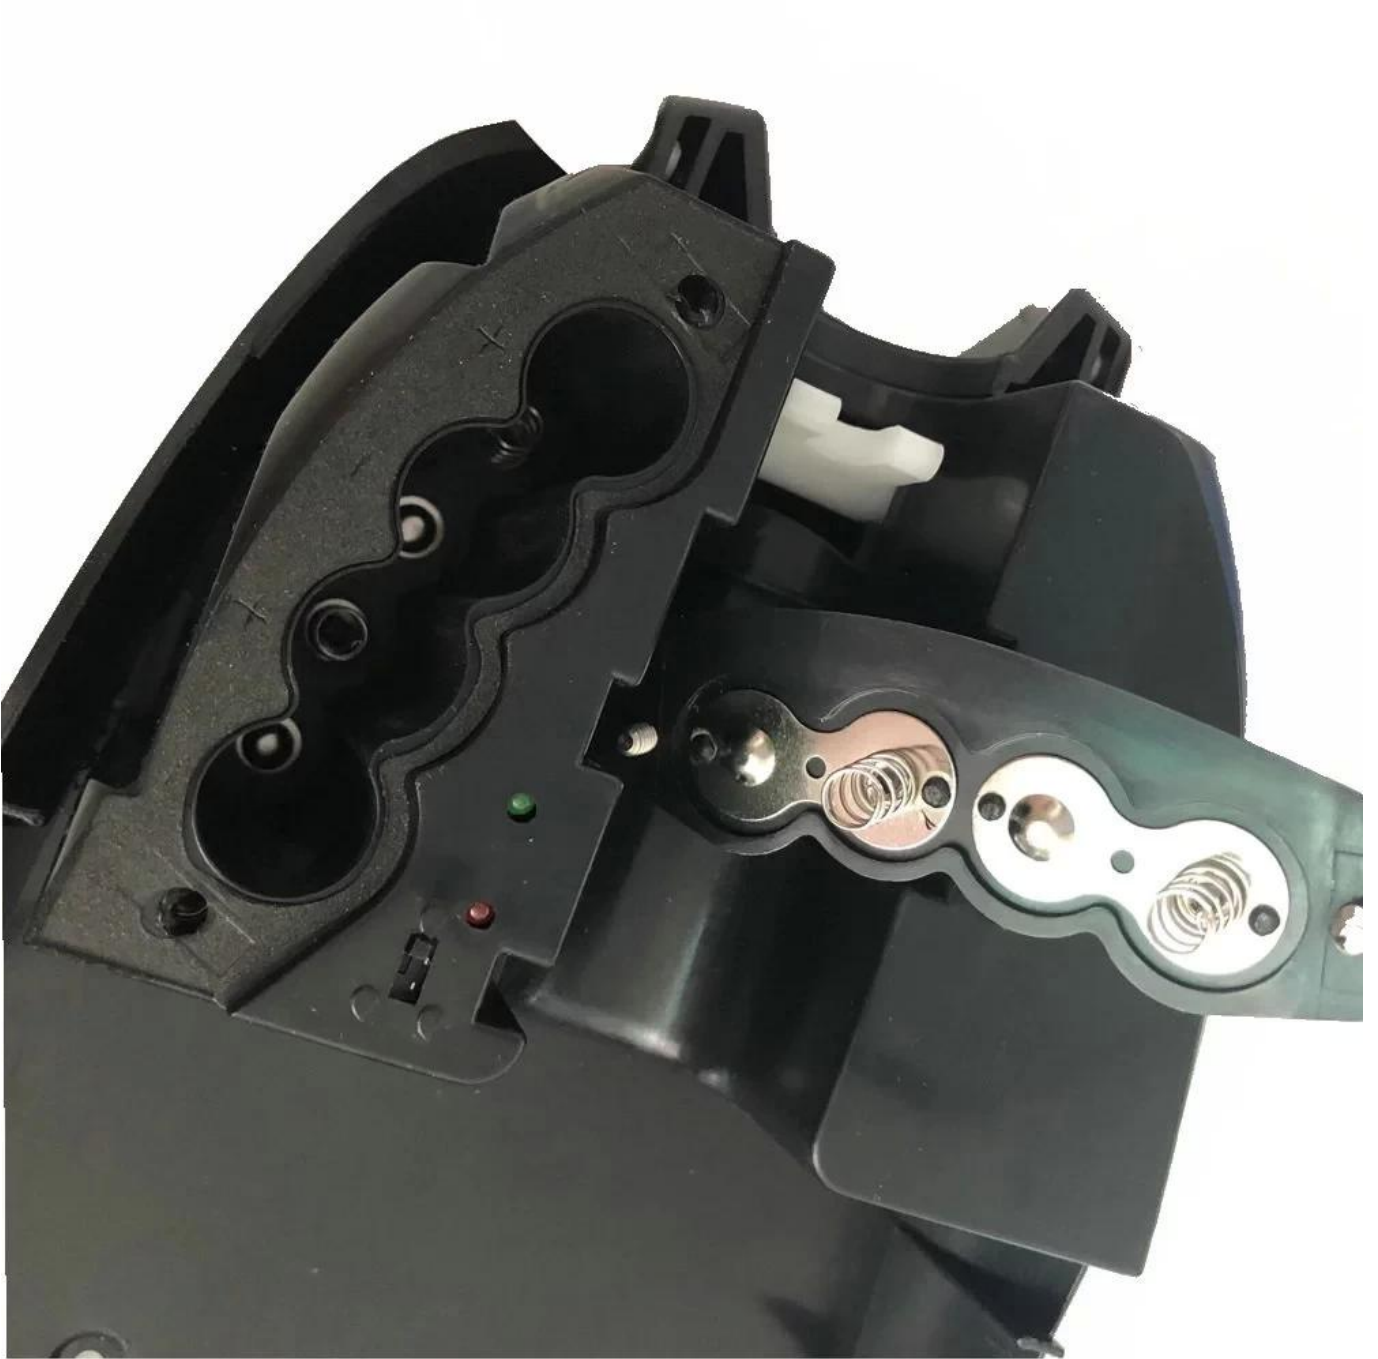

# Product Description

Product Name	Automatic alcohol dispenser( <a href="#">automatic hand sanitiser dispenser supplier</a> )
Material	ABS plastic
Function	Automatic Hand Sanitizer Dispenser support Alcohol Gel Foam Liquid Soap
Package	1pcs per carton
Product dimension	25*15*10cm
Power supply	Alkaline AA 1.5V battery*4pcs(not included)
Battery life	□20000 times/shot, stand by mode 2 years
Volume/shot	1.0-1.5ml/shot(liquid/gel); 0.4ml/shot(foam)
Speed/shot	0.6-0.8s/shot
Sensing distance	1cm-10cm
Volume capacity	1000ml refillable bottle(disposable bottle for choice)
Pump	Liquid/gel pump(foam pump for choice)

## Product performance description

Semi-Automatic PET Bottle Blowing Machine Bottle Making Machine Bottle Moulding Machine PET Bottle Making Machine is suitable for producing PET plastic containers and bottles in all shapes.

Automatic Dispenser

**Details Images**