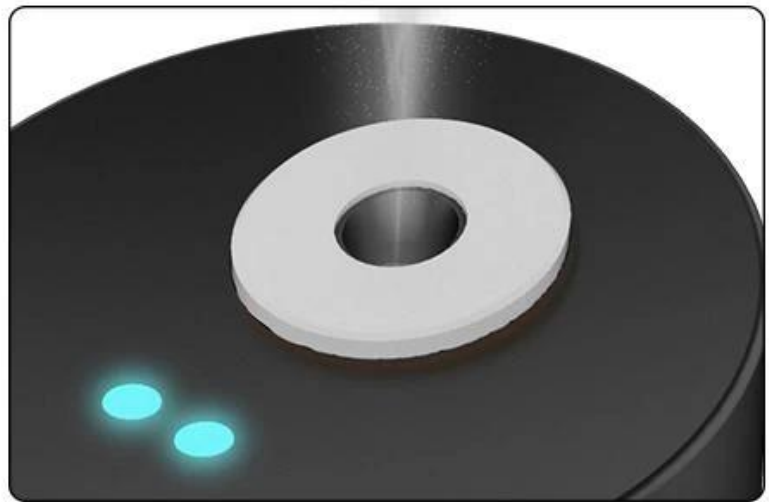

Product size: 78*78*110mm

product detail presentation

Intimate product design, product details determine success or failure

MICRO charging system

Use Android charging cable for charging, with charging display function, charging red light
Off means the charge is full

Keying button

Press and hold for 3 seconds to start the normal operation of the infrared sensor intelligent spray and turn on the spray sterilization mode

Alcohol spray/ sterilization

Protect the health of the whole family, alcohol spray can easily sterilize in 30 seconds, I am your mobile sterilizer