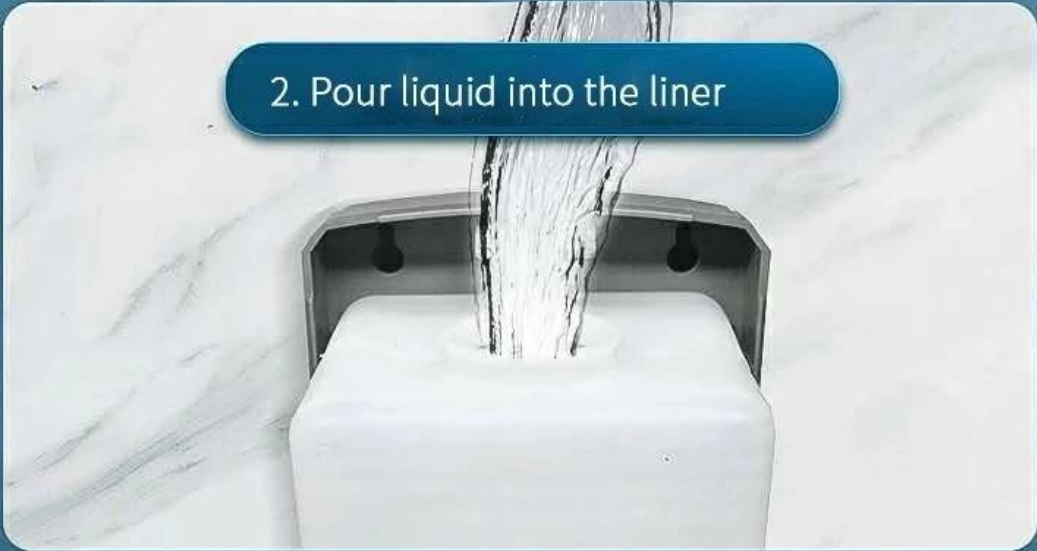

# STERILIZER

Wall mount    Punch / No Punch

---

ABS raw materials

1. Open the lid of the container

2. Pour liquid into the liner

3. Tighten the container lid

110mm 121mm