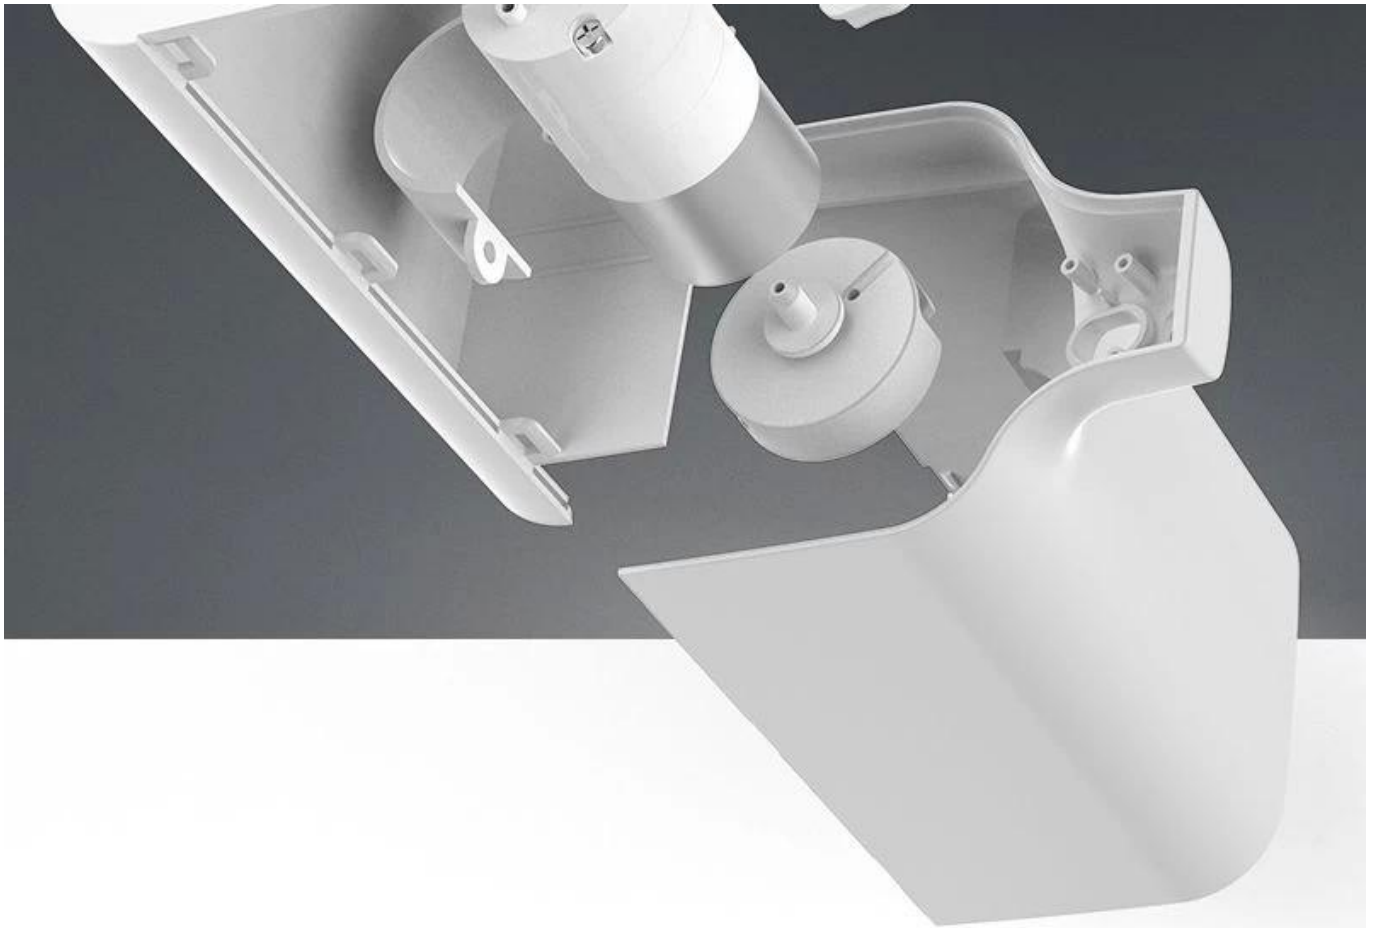

SCANDINAVIAN MINIMALIST DESIGN
SMALL SIZE
SUITABLE FOR VARIOUS ENVIRONMENTS

The bottle of hand sanitizer is made of high-grade frosted material
Clear and clean at any time to check the use of the situation.