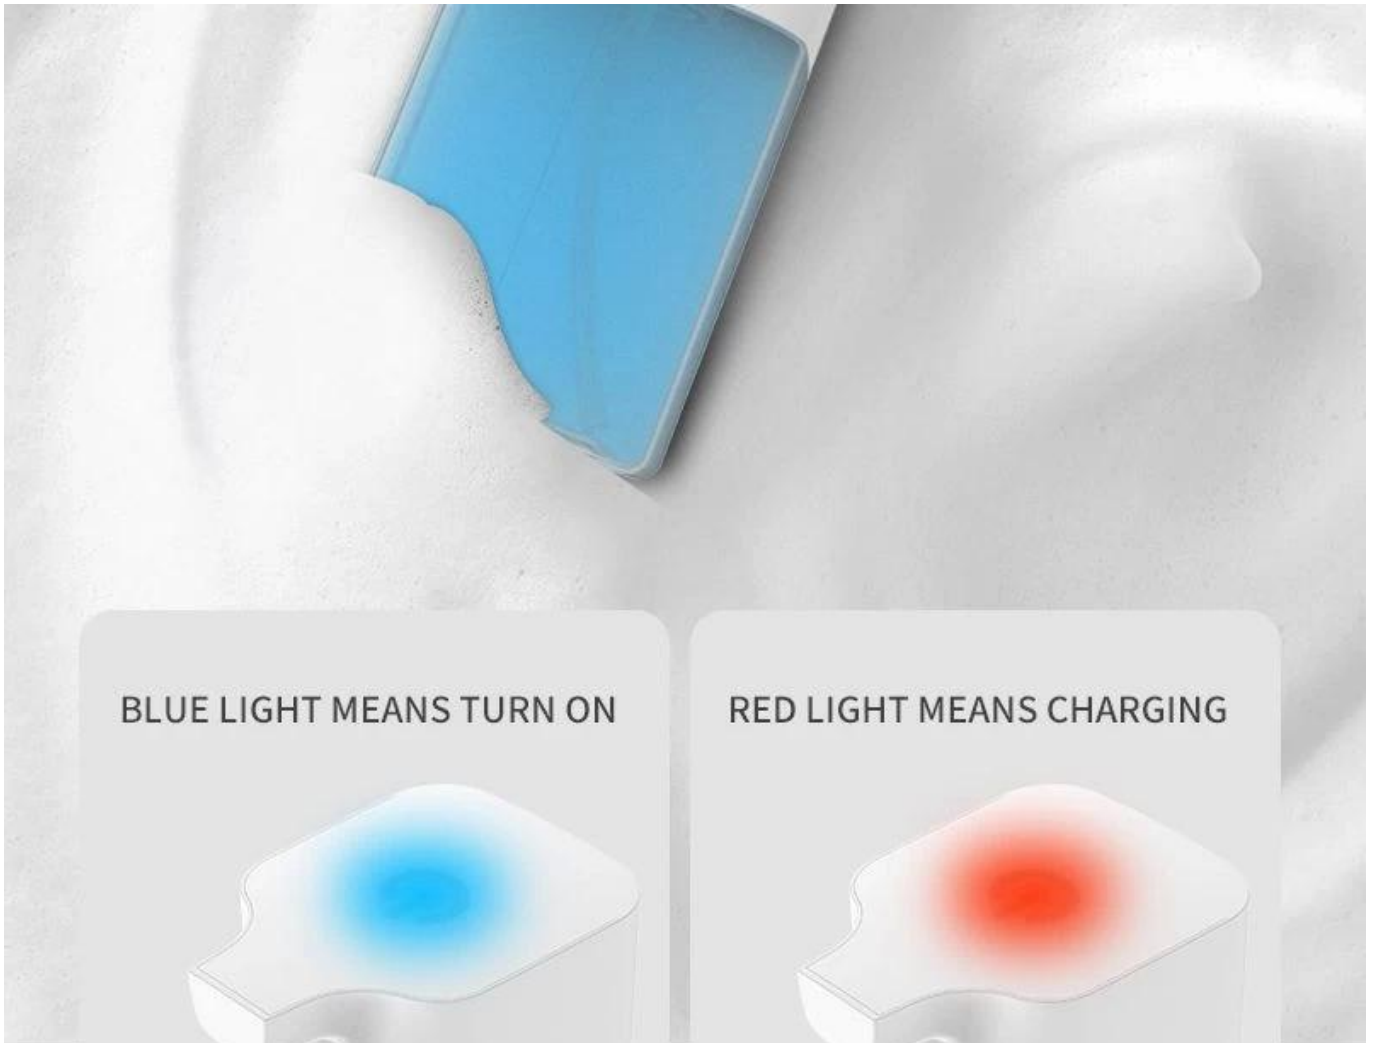

BLUE LIGHT MEANS TURN ON