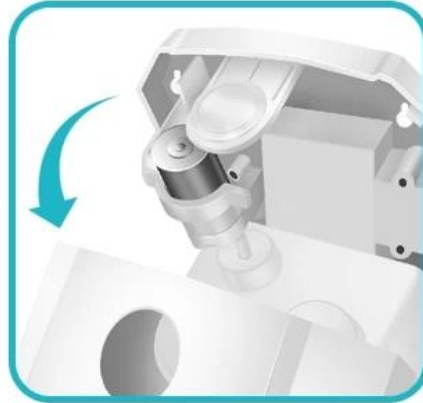

# Instructions

Press the top button, open the cell phone

Open the cover in the direction of the Arrow. The cover may be turned nearly 180 for easy removal of the water bottle

Remove the CAP, the water bottle can be filled with 1100 ml liquid;