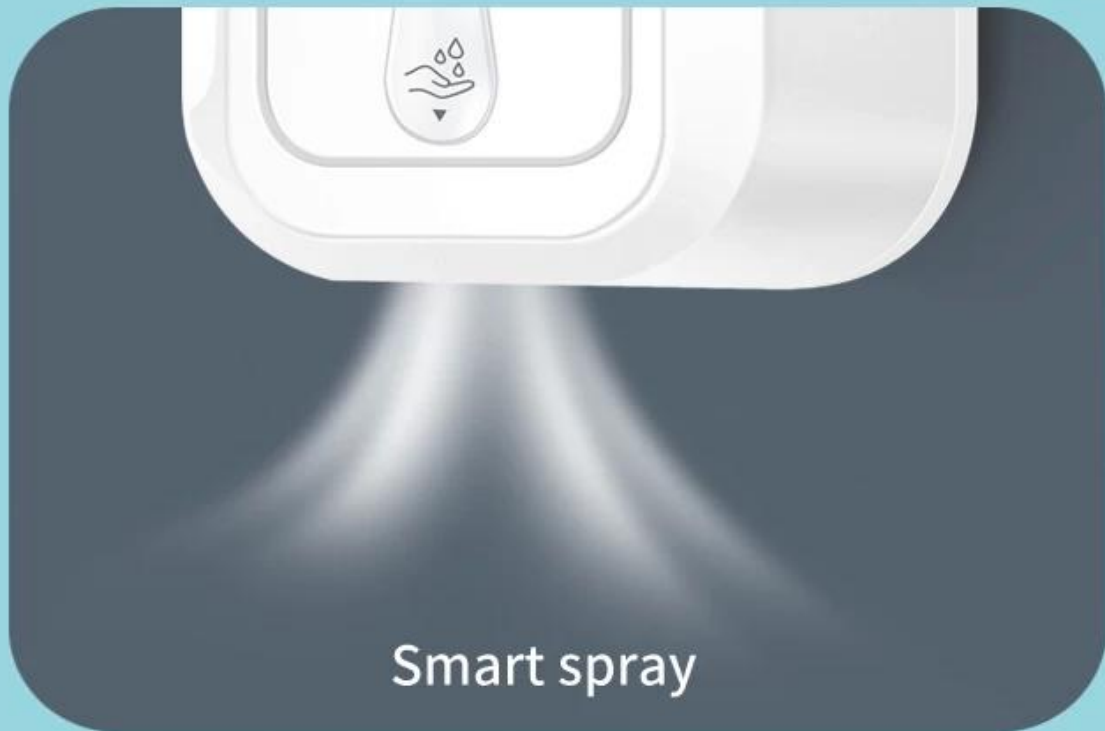

# CONTACT-FREE

**99.9%**

High resistance rate

Take care of you family effectively and rest assured

**Automatic liquid induction**

No need to press

Sensing distance 5cm, rapid liquid discharge in 0.25 seconds

Automatic liquid sensing, position sensing

Four grooves can be hung on the wall

Suitable for various washing liquids

# SIMPLE REPLACEMENT

Quik and esay fluid change, suitable for different liquids

Smart spray

Smart out of bubble

Smart hand sanitizer