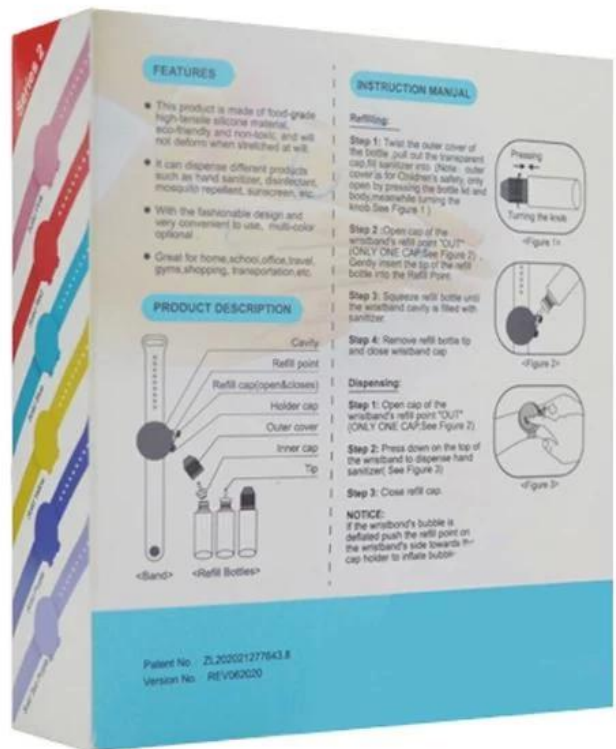

Color Options

-  Transparent Orange
-  Transparent Black
-  Transparent Yellow
-  Transparent Pink
-  Transparent Blue
-  Transparent Red
-  Solid Red
-  Solid Pink
-  Solid Blue
-  Solid Yellow

Transparent color

Solid Color

**WRISTBAND
HAND DISPENSER**

SHOT ON MI 8
AI DUAL CAMERA

1 ~ 2 ... ! ...

Keep **LEARNING**

There's a phrase in Buddhism, 'Beginner's mind.'

It's wonderful to have a beginner's mind

WE HAVE A DREAM