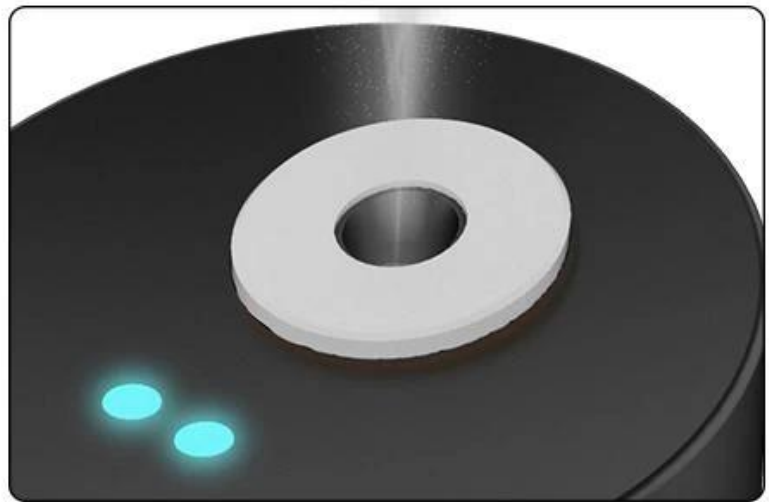

Alcohol spray/ sterilization

Protect the health of the whole family, alcohol spray can easily sterilize in 30 seconds, I am your mobile sterilizer