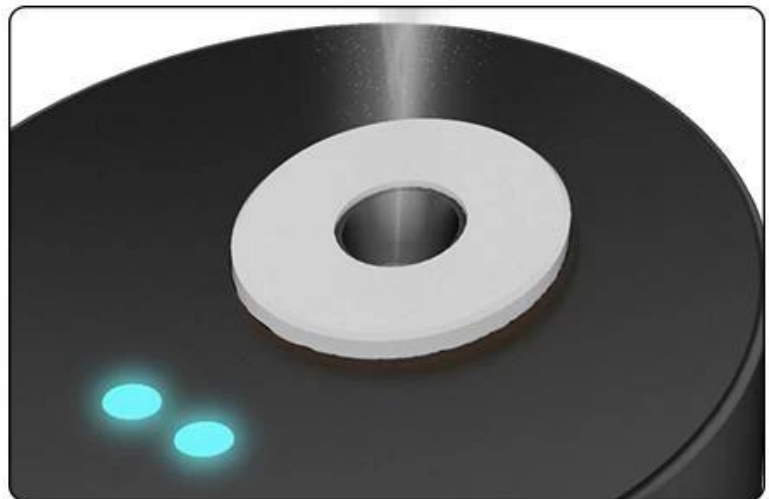

Product size: 78*78*110mm

product detail presentation

Intimate product design, product details determine success or failure

MICRO charging system

Use Android charging cable for charging, with charging display function, charging red light
Off means the charge is full

Keying button

Press and hold for 3 seconds to start the normal operation of the infrared sensor intelligent spray and turn on the spray sterilization mode

Alcohol spray/ sterilization

Protect the health of the whole family, alcohol spray can easily sterilize in 30 seconds, I am your mobile sterilizer