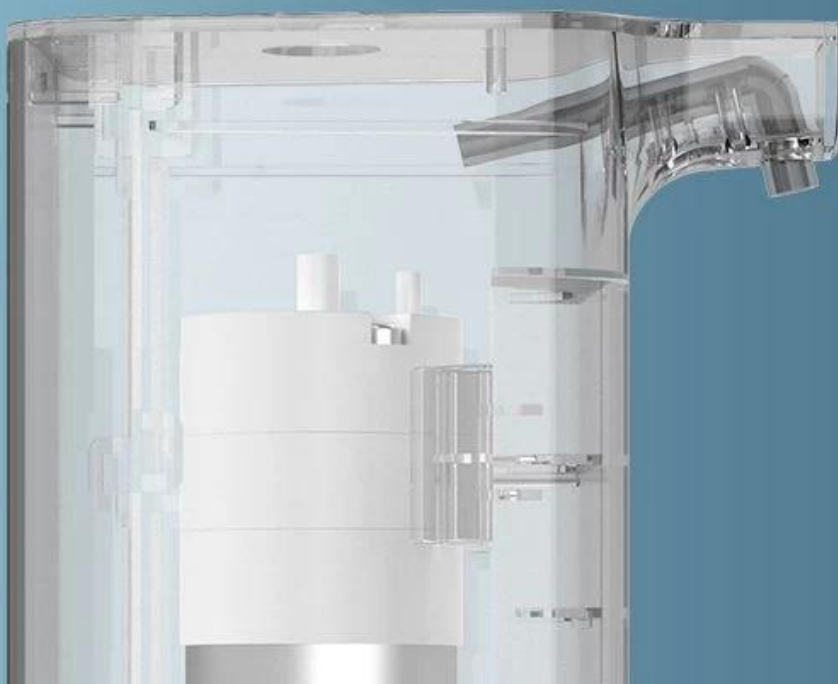

Near-field
infrared sensing

0.25S Rapid
bubbling

DEEP CLEAN

DENSE AND RICH FOAM PENETRATES INTO PORES FOR DEEP CLEANSING

The dense foam can better cover the skin's epidermis and reach the fine pores for deep cleaning