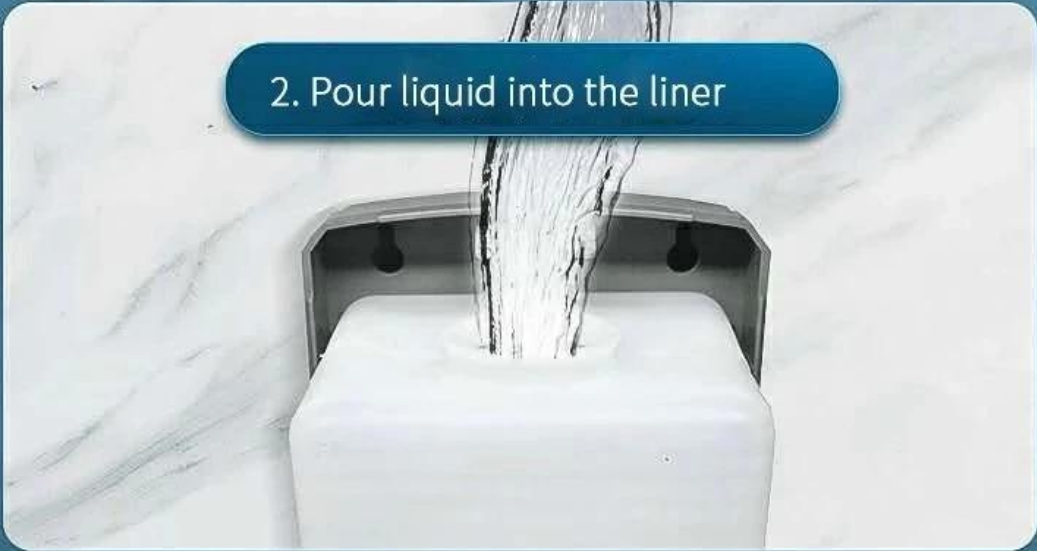

2. Pour liquid into the liner