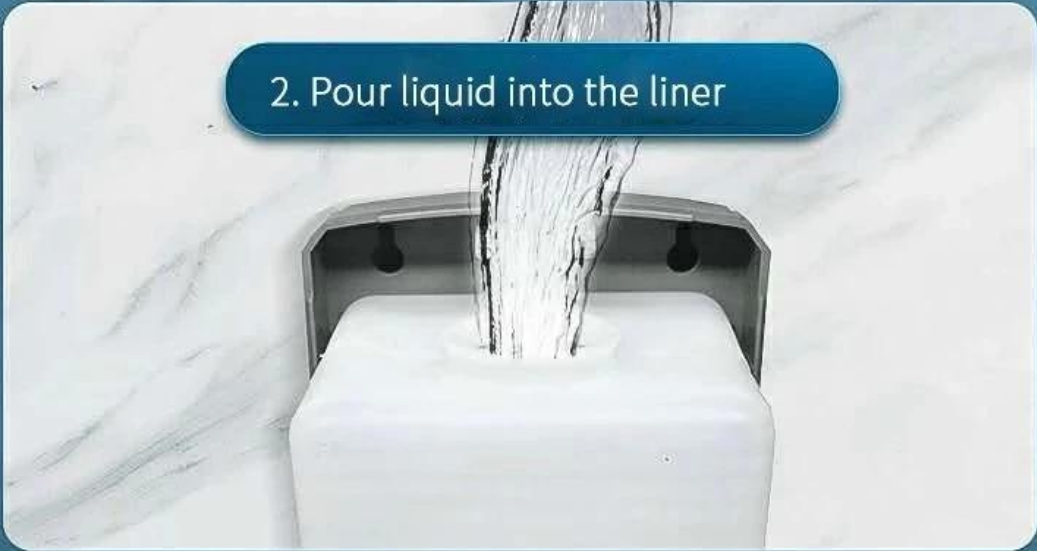

ABS raw materials

1. Open the lid of the container

2. Pour liquid into the liner

3. Tighten the container lid

110mm 121mm

270mm

Automatic Dispenser
Place hands Below

XY-8481	
Quantity:	15/carton
Carton Size:	69*44*30cm
Product Size:	125*107*260mm
Capacity:	1000ml
Power Supply Mode:	6V1A(4 AA battery)
Material:	ABS
Packing weight:	16kg/carton