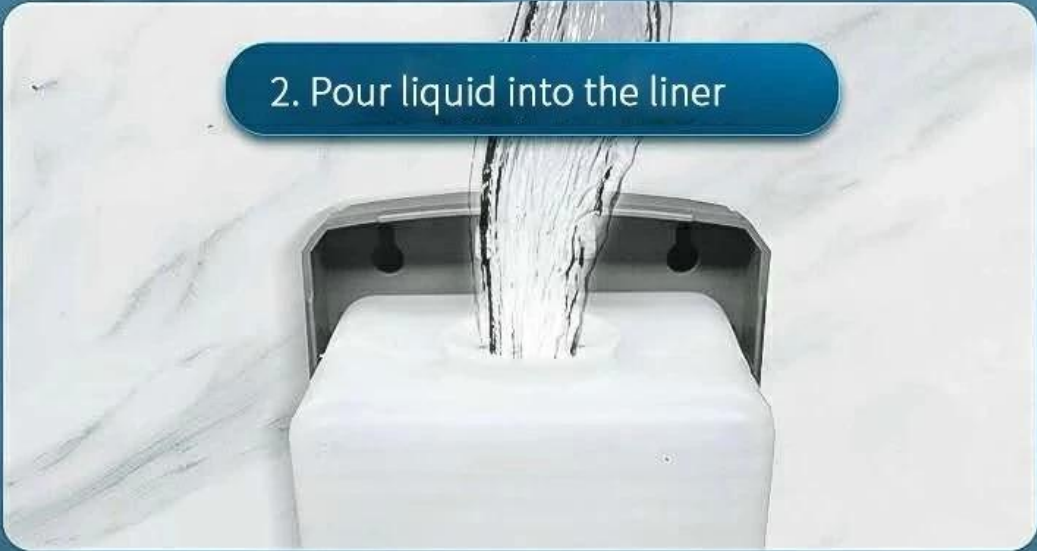

Wall mount Punch / No Punch

ABS raw materials

1. Open the lid of the container

2. Pour liquid into the liner

3. Tighten the container lid

110mm 121mm

270mm

Automatic Dispenser
Place hands Below