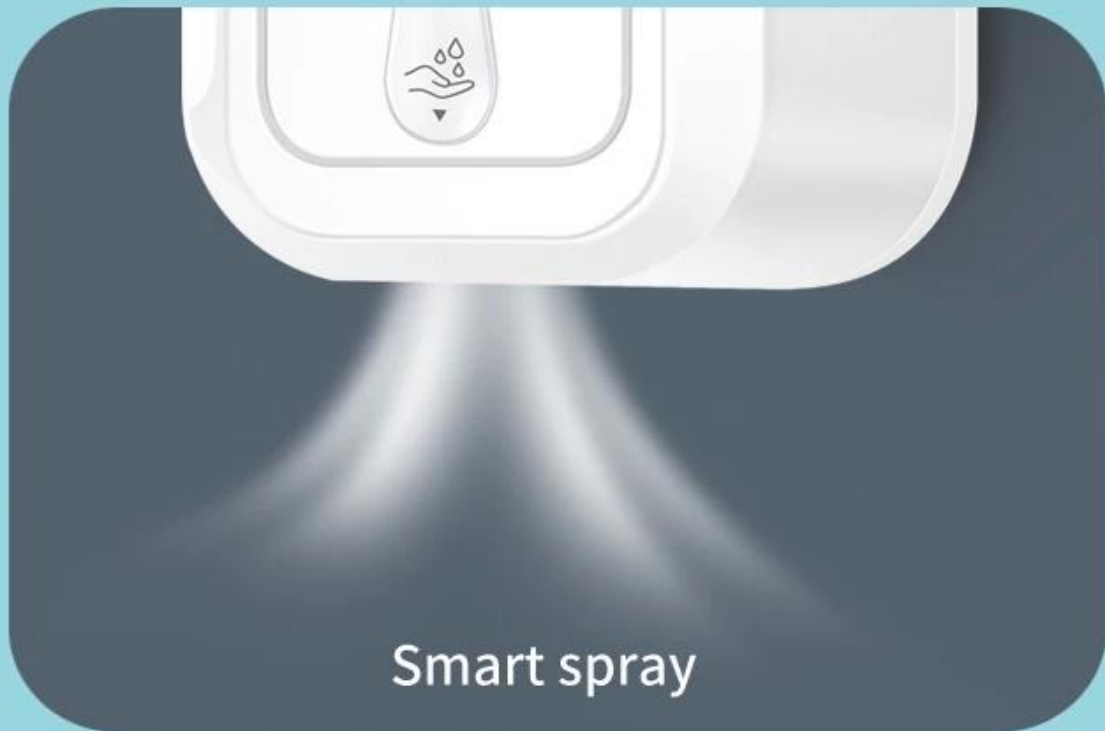

Against daily bacteria

CONTACT-FREE

99.9%

High resistance rate

Take care of you family effectively and rest assured

Automatic liquid induction

No need to press

Sensing distance 5cm, rapid liquid discharge in 0.25 seconds

Automatic liquid sensing, position sensing

Four grooves can be hung on the wall

Suitable for various washing liquids

SIMPLE REPLACEMENT

Quik and esay fluid change, suitable for different liquids

Smart spray

Smart out of bubble

Smart hand sanitizer

Full body waterproof design, easy to clean

Waterproof design is easy to clean, try to use in bathroom kitchen

Automatically sense water

INFRARED SENSOR

1100ML HIGH CAPACITY

Large capacity use time is long,
suitable for more than 3 people

- Small size,
no installation
- Splash proof
- Environmental
protection material

Product parameters

Remarks: the size about 1cm for manual measurement error, please forgive me!