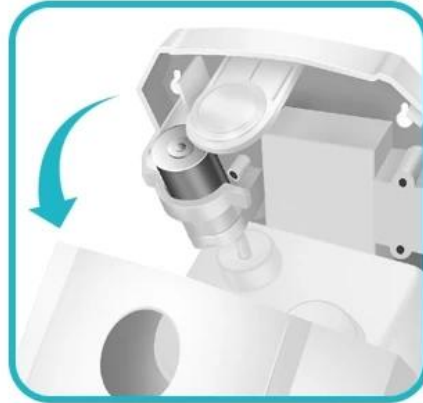

Name Automatic soap dispenser

Material ABS+PC

Model NO.8818

Size See below

Charging type USB charge

Capacity 1100ml

Temperature 3°C ~ 40°C

Sensing distance ~ 5cm

Instructions

Press the top button, open the cell phone

Open the cover in the direction of the Arrow. The cover may be turned nearly 180 for easy removal of the water bottle

Remove the CAP, the water bottle can be filled with 1100 ml liquid;