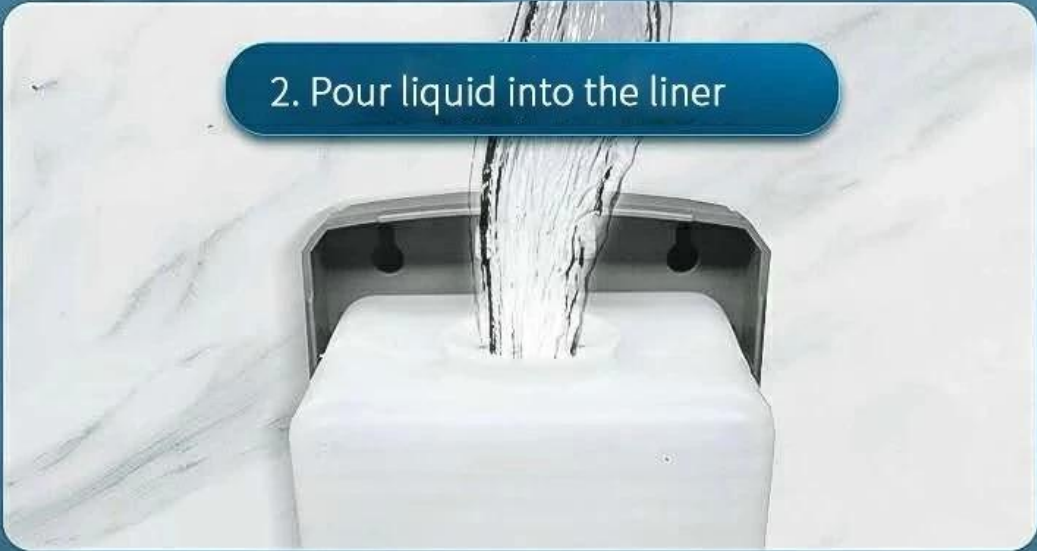

STERILIZER

Wall mount Punch / No Punch

ABS raw materials

1. Open the lid of the container

2. Pour liquid into the liner

3. Tighten the container lid

110mm 121mm

270mm