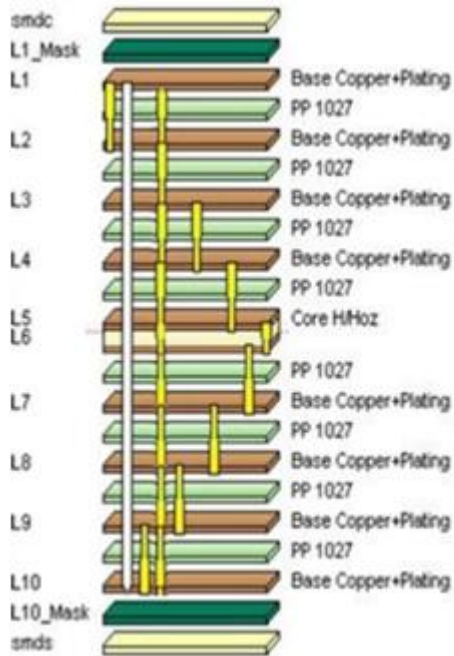

020 025. dk
25

020 025