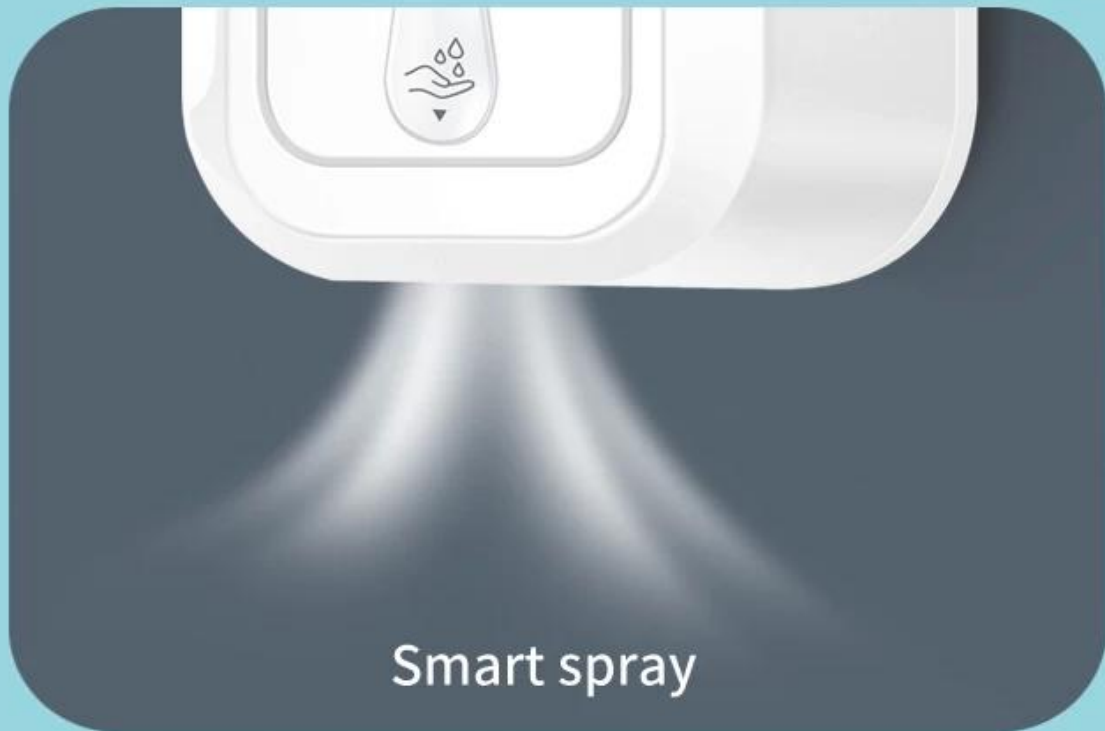

0.25s
Swift Water

Automatic induction

Vibration reduction

Smooth discharge

USB charging

Against daily bacteria

CONTACT-FREE

99.9%

High resistance rate

Take care of you family effectively and rest assured

Automatic liquid induction

No need to press

Sensing distance 5cm, rapid liquid discharge in 0.25 seconds

Automatic liquid sensing, position sensing

Four grooves can be hung on the wall

Suitable for various washing liquids

SIMPLE REPLACEMENT

Quik and esay fluid change, suitable for different liquids

Smart spray

Smart out of bubble

Smart hand sanitizer

Full body waterproof design, easy to clean

Waterproof design is easy to clean, try to use in bathroom kitchen

Automatically sense water

INFRARED SENSOR

1100ML HIGH CAPACITY

Large capacity use time is long,
suitable for more than 3 people

- Small size,
no installation
- Splash proof
- Environmental
protection material